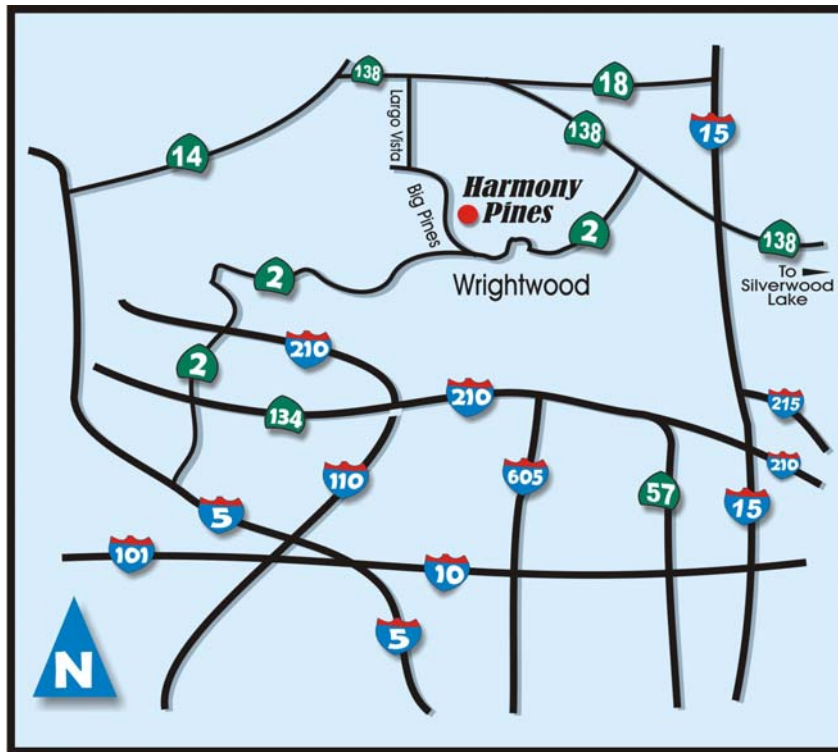

Harmony Pines Christian Center

Harmony Pines phone number: 760-249-6102

Street Address...

**Harmony Pines Christian Center
23001 Big Pines Hwy.
Wrightwood, CA 92397**

Mailing Address...

**Harmony Pines Christian Center
P.O. Box 1363
Wrightwood, CA 92397**

Map is not to scale

From the L.A. or Orange County areas take the 210 freeway (or 10 or 60 freeways) east to the 15 freeway and go north toward Victorville. Take the CA-138 exit (look for the truck way station and McDonalds on right hand side). Turn left over the freeway and go approximately 5 miles to Angeles Crest Highway (Highway 2). Turn left and continue on the Angeles Crest Highway into the town of Wrightwood. Go approximately 5 miles through the town to the Mountain High Ski Resort and look for the sign that says "Jackson Lake & Palmdale" and turn right (which is Big Pines Highway). Go about 2 miles down the road and Harmony Pines Christian Center will be on the right hand side (if you reach Jackson Lake you've gone too far).

From the Ventura or San Fernando Valley areas take the 405 freeway north to the 5 freeway north. Then take Highway 14 north toward Palmdale/Lancaster. Before you get to Palmdale, exit on Pearblossom Highway (Highway 138) and go east toward Pearblossom. Follow Pearblossom Highway approximately 20 miles to Largo Vista Road (approximately 4 miles past 165th St. East). Turn right onto Largo Vista Road and go up the mountain until you reach Big Pines Highway (there is a stop sign). Turn left at the stop sign onto Big Pines Highway and go about 5 miles. Harmony Pines Conference Center is 1/4 mile past Jackson Lake on the left hand side (if you end up at the Mountain High Ski Resort you've gone to far).